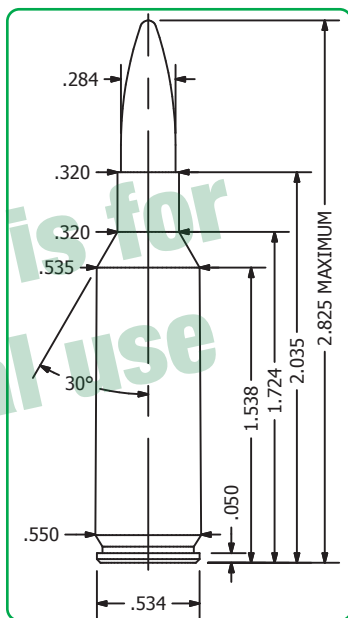

Winchester's WSM cartridges ultimately cast a dominating shadow over Remington's cartridges, though neither line of "short fats" truly ever dominated a market full of older, tried and true hunting rounds like 7mm Remington Magnum or 270 Winchester, to mention but a couple. Nevertheless, the 7mm Remington SAUM remains a good all around hunting cartridge, even if scarce, and these days its brass is necked down by the long range crowd to accommodate 264 inch (6.5mm) bullets.

Nevertheless, so called 140 grain 7mm hunting bullets, when shot through barrels of 24 inches, can provide velocities approaching 3,100 feet per second using powders with medium to slow burn rates. Bullets weighing up to 160 grains can provide velocities between 2,800 and 2,900 fps, thus showing the cartridges hunting niche.

Modern long range bullets with high ballistic coefficients are generally longer than traditional cup and core hunting bullets, so they often impede powder capacity if overall loaded length is kept to roughly 2.8 inches. There are, however, intrepid riflemen who use custom magazines and chamber throats to accommodate long bullets. Though this is a reasonable approach, I have never worried too much when occasionally shooting the Model Seven Magnum 7mm SAUM I picked up used a few years ago, because high ballistic coefficients alone do not kill deer, pronghorn or elk.

Lee J. Hoots, Editor in Chief, Wolfe Publishing