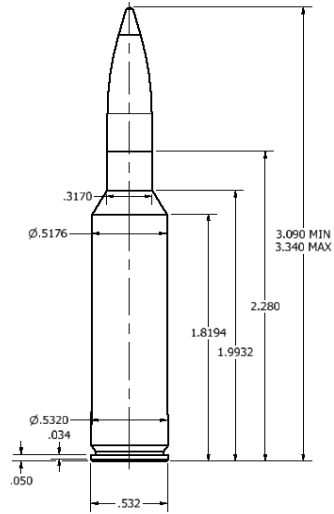

7mm PRC

Test Specifications:

Firearm Used: Universal Receiver

Barrel Length: 24"

Twist: 1x8"

Components:

Case: Barnes Nickel Plated

Trim-to-Length: 2.260"

Primer: Federal 215

Remarks:

INDICATES MAXIMUM LOAD - USE CAUTION
LOADS LESS THAN MINIMUM CHARGES SHOWN ARE NOT

ED.

7mm PRC

65,000'PSI

Bullet	Caliber	Weight	Type	C.O.A.L.
#1915	0.284	150gr.	MK	3.100"
#1913	0.284	150gr	GK	3.050"

Powder	Velocity >	2900	2950	3000	3100	3150	3200	3250
N 165			63.5	64.8	67.4	68.7	70.0	
IMR 7828ssc			60.7	61.9	64.2	65.3	66.2	
R 25	64.9		65.9	67.0	69.1	70.1	71.1	71.8
N 565			66.1	67.2	69.6	70.8	72.3	
R 26			61.9	62.9	65.1	66.1	67.2	68.4
H 1000	64.8		65.9	67.0	69.1	70.1	71.2	71.6
RS Grand			67.2	68.2	70.3	71.3	72.3	73.8
Energy Ft. Lbs								

INDICATES MAXIMUM LOAD - USE CAUTION
LOADS LESS THAN MINIMUM CHARGES SHOWN ARE NOT RECOMMENDED.

7mm PRC

65,000'PSI

Bullet	Caliber	Weight	Type	C.O.A.L.
#1920	0.284	160gr.	GK	3.130"
#7660	0.284	160gr.	TMK	3.230"
#1925	0.284	160gr.	MK	3.135"