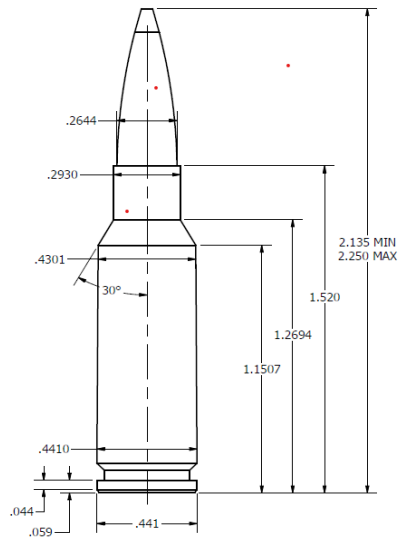

6.5 Grendel

Test Specifications:

Firearm Used: Universal Receiver

Barrel Length: 24"

Twist: 1x8"

Components:

Case: Starline

Trim-to-Length: 1.506"

Primer: Federal 205

Remarks:

American rifle chambered in 6.5 Grendel. The rifle's full-size st

A

INDICATES MAXIMUM LOAD - USE CAUTION
LOADS LESS THAN MINIMUM CHARGES SHOWN ARE NOT

ED.