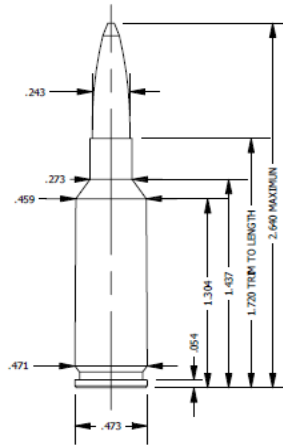

6 GT

Test Specifications:

Firearm Used: Universal Receiver

Barrel Length: 24"

Twist: 1x8"

Components:

Case: Alpha

Trim-to-Length: 1.720"

Primer: Federal 205

Remarks:

American rifle chambered in 6.5 Grendel. The rifle's full-size stock of

INDICATES MAXIMUM LOAD - USE CAUTION
LOADS LESS THAN MINIMUM CHARGES SHOWN ARE NOT

ED.