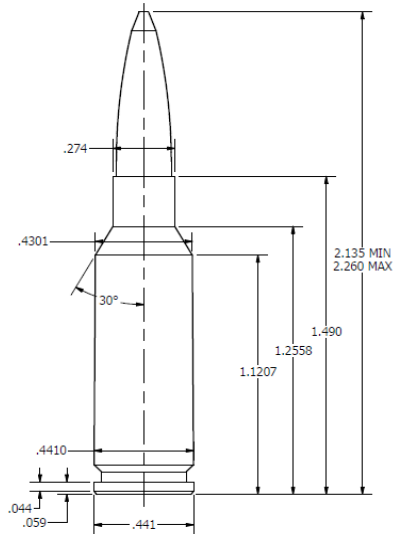

6mm ARC

Test Specifications:

Firearm Used: Universal Receiver

Barrel Length: 24"

Twist: 1x7.5"

Components:

Case: Starline

Trim-to-Length: 1.485"

Primer: Federal 205

Remarks:

INDICATES MAXIMUM LOAD - USE CAUTION
LOADS LESS THAN MINIMUM CHARGES SHOWN ARE NOT

ED.