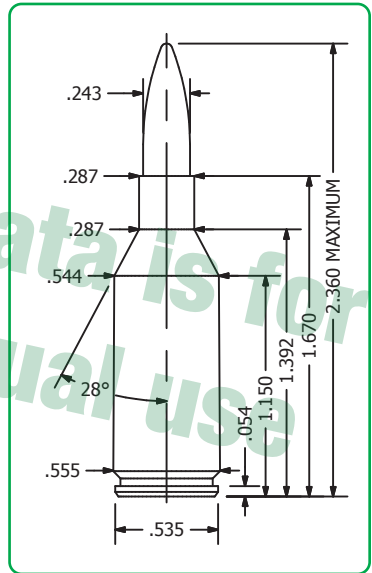

.243 WSSM

Test Specifications:

Firearm Used: Savage 116 BSS

Barrel Length: 24"

Twist: 1 X 8"

Components:

Case: Winchester

Trim-to Length: 1.660"

743 WSSM

	Bullet	Caliber	Weight	Type	C.O.A.L.			
	#1502	.243"	55 gr.	BlitzKing	2.230"			
	#1500	.243"	60 gr.	HP	2.200"			

Powder ∨	Velocity >	3500	3550	3600	3650	3700	3750	3800
IMR-4895		41.4	42.0	42.6	43.2	43.8	44.4	45.0
Varget		42.0	42.6	43.2	43.8	44.4	45.0	45.6
A 4064		43.4	43.9	44.4	44.9	45.4	45.9	
A 2520		41.4	42.0	42.6	43.2			
BigGame		46.6	47.2	47.8				
RE-15		43.4	44.1	44.7	45.4	46.0		
H380		46.5	47.0	47.5	48.0	48.5	49.0	49.5
760		48.4	48.9	49.4				
Viht N550		45.9	46.3	46.6	47.0	47.3	47.7	48.0
IMR-4350		48.3	48.8					
Energy/ft. lbs.		1632	1679	1727	1775	1824	1874	1924