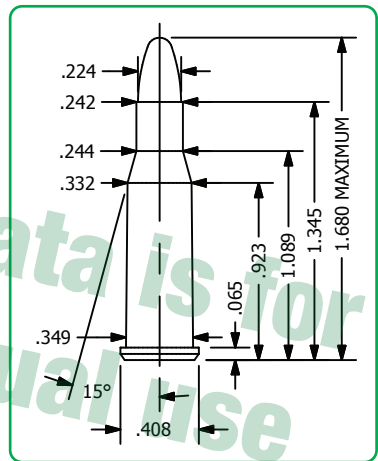

Despite the foregoing comments, the Bee can be reloaded with satisfactory results. While factory brass for the 218 can be difficult to obtain, cases can be easily formed from the more readily available 32-20 WCF. Since its introduction, the Bee has been chambered in several different action types, many of which will accommodate spitzer bullets. For the Winchester Model 65, and any other rifle using a tubular magazine, blunt nose bullets must be used. Given the Bee's velocity range, Sierra's Hornet bullets are an excellent choice for most small game or varmint hunting. A 1x16" twist is the nominal standard for this cartridge, limiting most rifles to bullet weights of 40 to 50 grains for best accuracy.

Like the Hornet, the Bee shines brightest when fed a steady diet fast burning powder. In our testing, IMR-4227 gave the best results with the lighter bullet weights from 40 to 50 grains. Heavier bullets, ranging from 52 to 55 grains, performed best with IMR-4198. It is unfortunate that the Bee isn't better known among shooters today; it's a useful and enjoyable little cartridge.