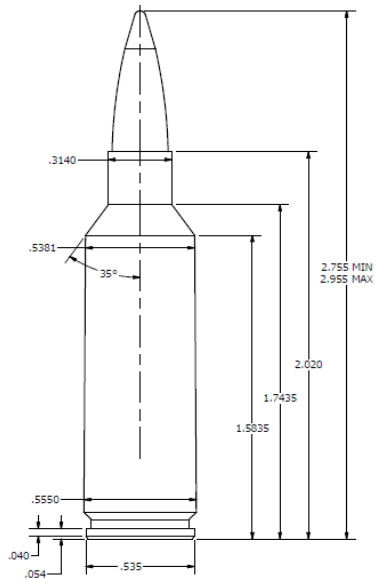

### Test Specifications:

Firearm Used: Universal Receiver

Barrel Length: 24"

Twist: 1x8"

### Components:

Case: Starline

Trim-to-Length: 2.010"

Primer: Federal 215

### Remarks:

INDICATES MAXIMUM LOAD - USE CAUTION  
LOADS LESS THAN MINIMUM CHARGES SHOWN ARE NOT

ED.

**6.8 WESTERN****65,000 PSI**

Bullet	Caliber	Weight	Type	C.O.A.L.
#1835	0.277	140	HPBT	2.685
#4440	0.277	140	TGK	2.885
#1845	0.277	140	SBT	2.757